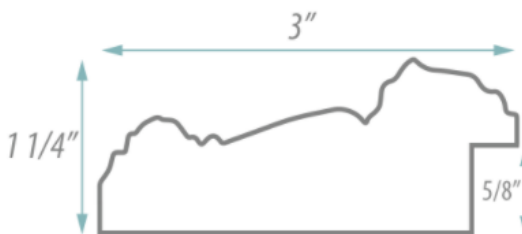

SPECIFICATION SHEET

FRAMED MIRROR

MODEL#: FM 79603-18X30

FRAMED MIRRORS COLLECTION

FEATURES:

- ONE 18X30" HIGH RESOLUTION SILVER PLATE GLASS MIRROR SIZE W/ DECORATIVE FRAME.
- "WALL HUGGER" HANGER FOR MOUNTING INCLUDED.
- STANDARD MOUNTING STYLE IS VERTICAL. FOR HORIZONTAL, PLEASE SPECIFY WHEN ORDERING.
- PACKED IN FOUR WALL (FOLDED DOUBLE WALL) CORRUGATION.
- STYLE: ORNATE
- COLOR: CREAM
- FINISH: RUSTIC

MIRROR FINISHES:

- FLAT POLISHED EDGE
- BEVELED EDGE

OVERALL SIZE DIMENSION: 24" WIDE X 36" HIGH X 1 1/4" DEEP